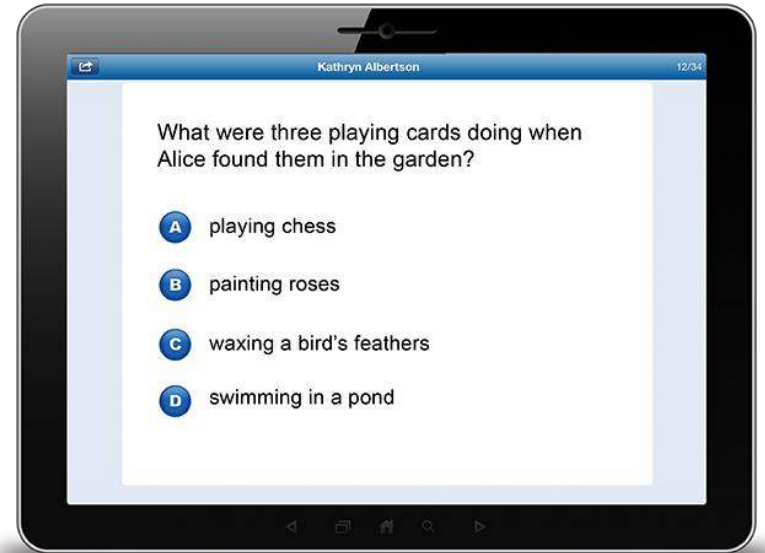

Renaissance Accelerated Reader

- A database of over 27,000 book quizzes
- Measures comprehension
- All quizzed books have a Book Level
  - An estimate of the reading difficulty of the text
  - Based on average sentence length and the difficulty of words
  - Ranges between Book Levels 0.2-13.5