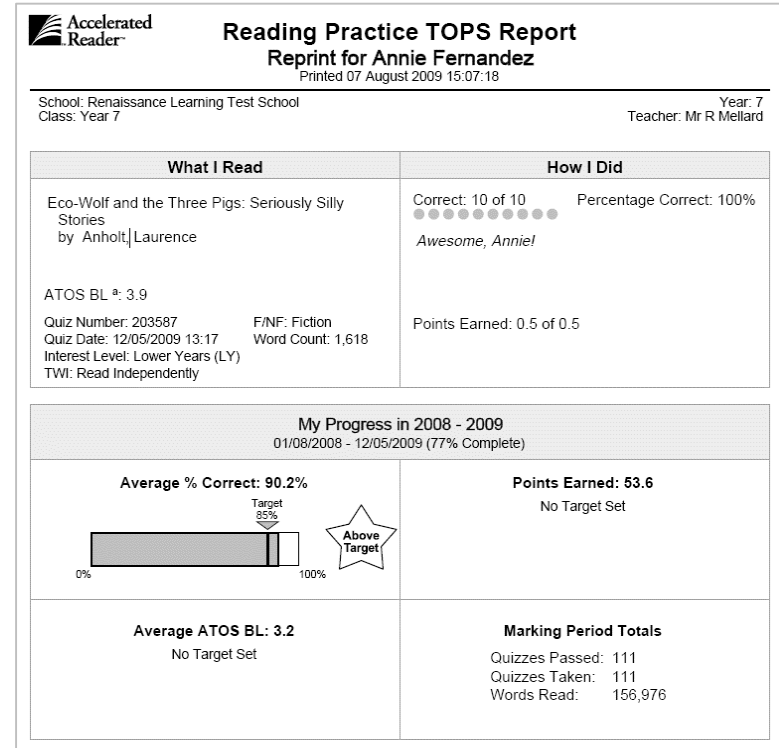

Teachers monitor pupils' progress

- Accelerated Reader provides instant feedback and tracks all scores
- Teachers monitor quiz results and provide encouragement & guidance
- Students aim to average 85% or above on their comprehension quizzes. This indicates good comprehension and will lead to greater progress in reading ability