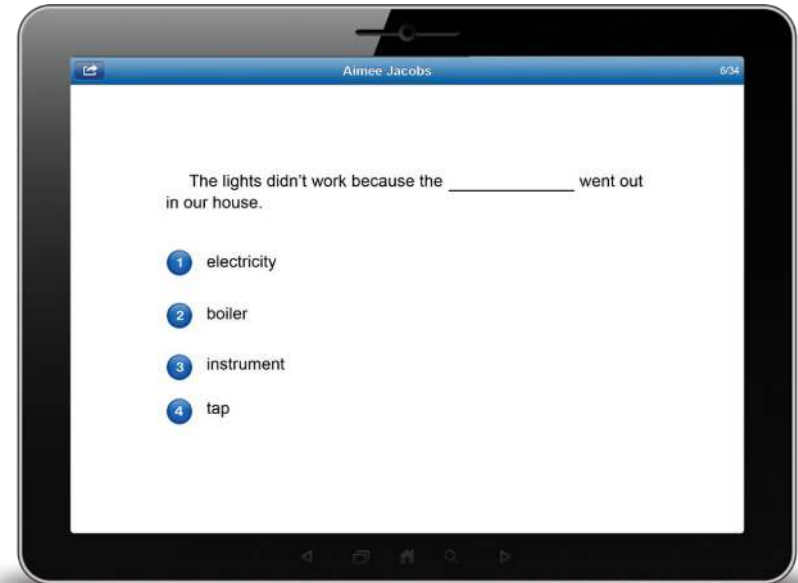

# Star Reading

- 20 minute computer-adaptive test used to assess reading ability.
- Tracks reading growth.
- Provides students with a personalised reading range called the ZPD, and teachers with data to monitor student progress.